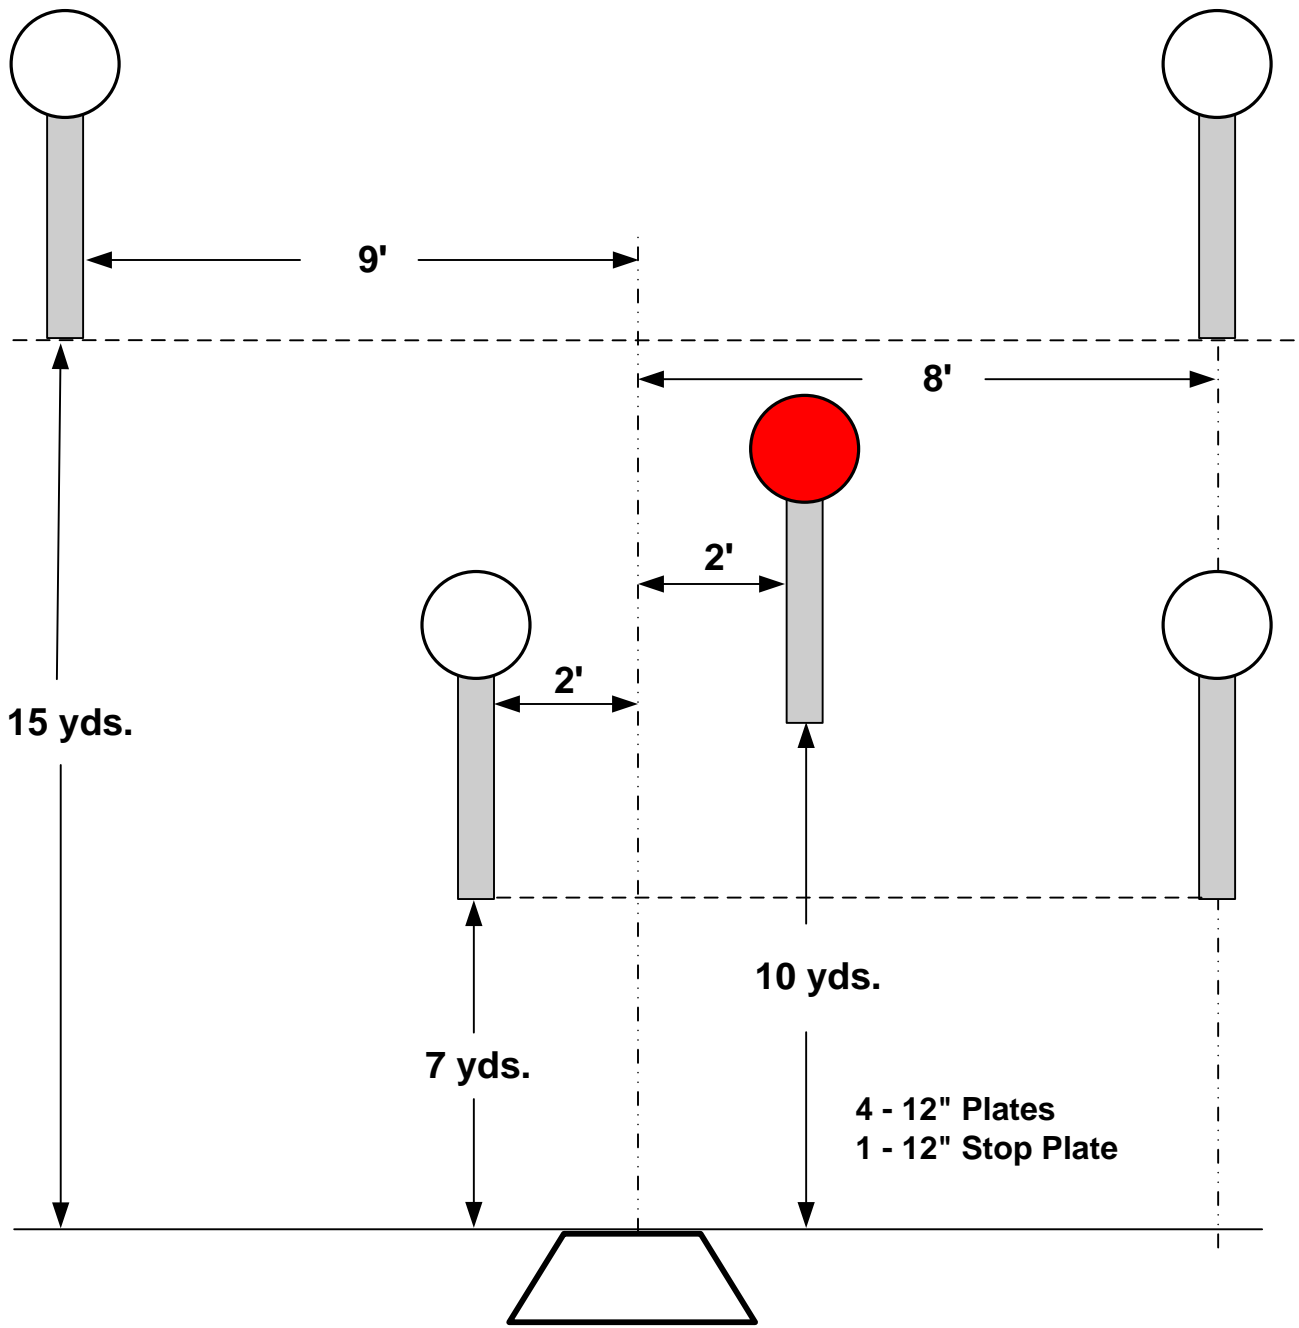

# SPEED OPTION

- 2 - 10" Plates
- 2 - 12" Plates (6 foot tall)
- 1 - 12" Stop Plate

# PENDULUM

4 - 10" Plates  
1 - 12" Stop Plate

# FIVE TO GO

15 yds.

9'

8'

2'

2'

10 yds.

7 yds.

4 - 12" Plates  
1 - 12" Stop Plate