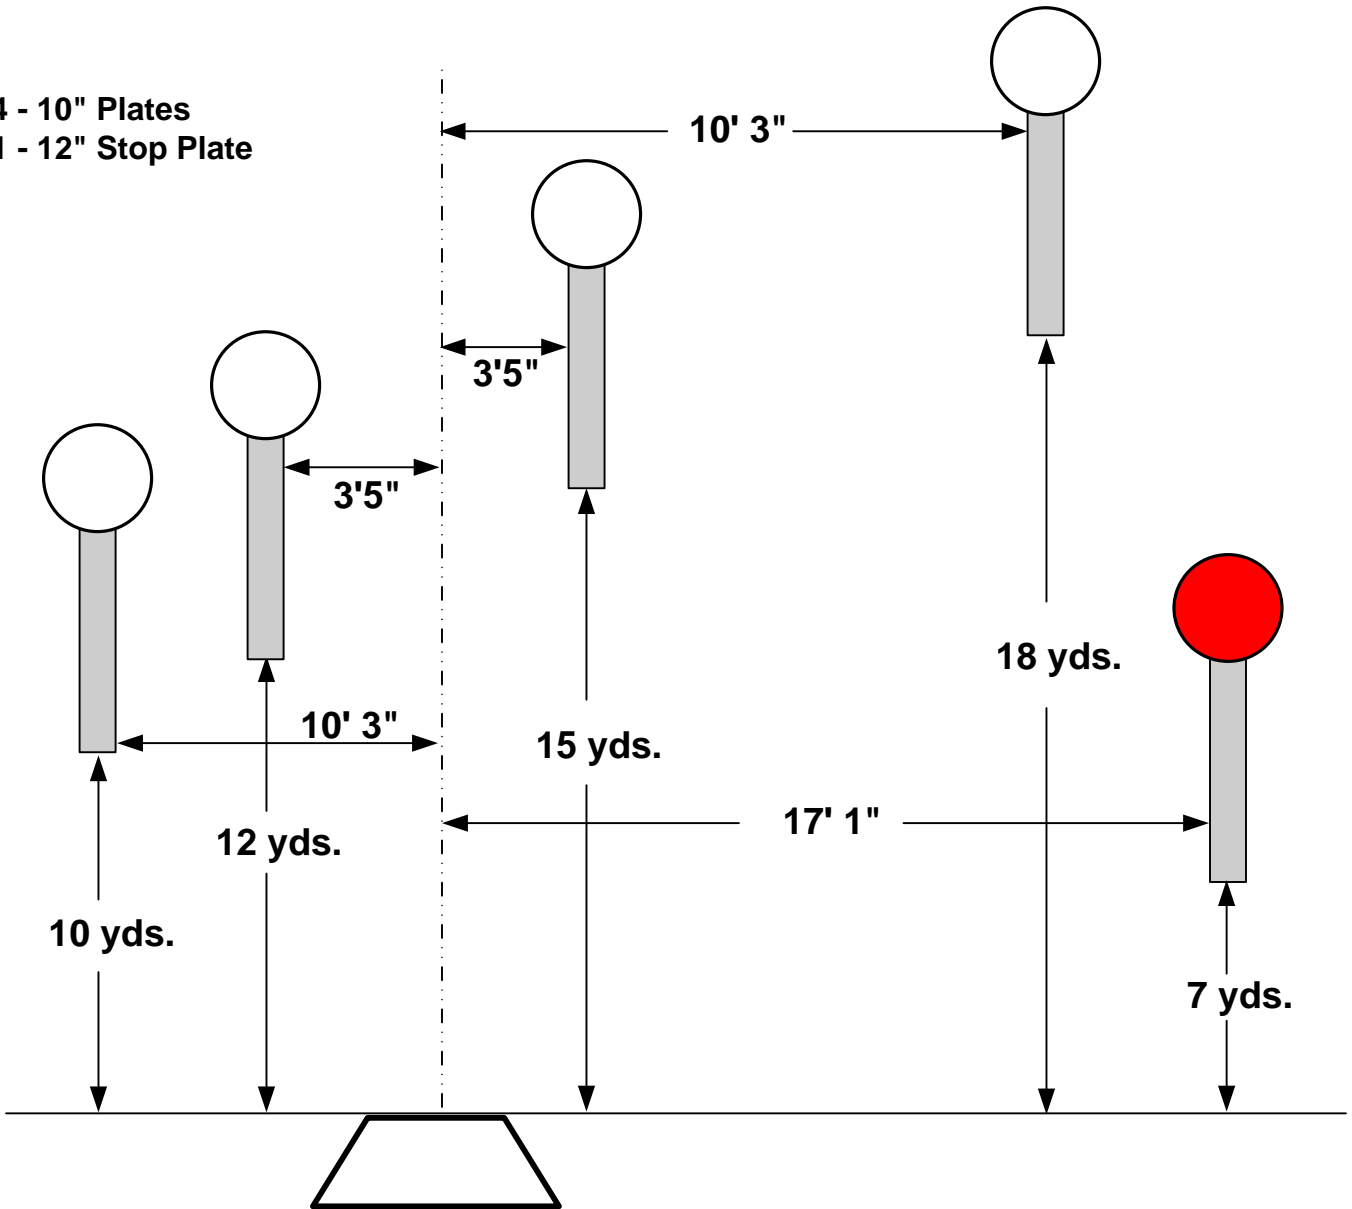

# SPEED OPTION

- 2 - 10" Plates
- 2 - 12" Plates (6 foot tall)
- 1 - 12" Stop Plate

# PENDULUM

4 - 10" Plates  
1 - 12" Stop Plate

# FIVE TO GO

15 yds.

9'

8'

2'

2'

10 yds.

7 yds.

4 - 12" Plates  
1 - 12" Stop Plate